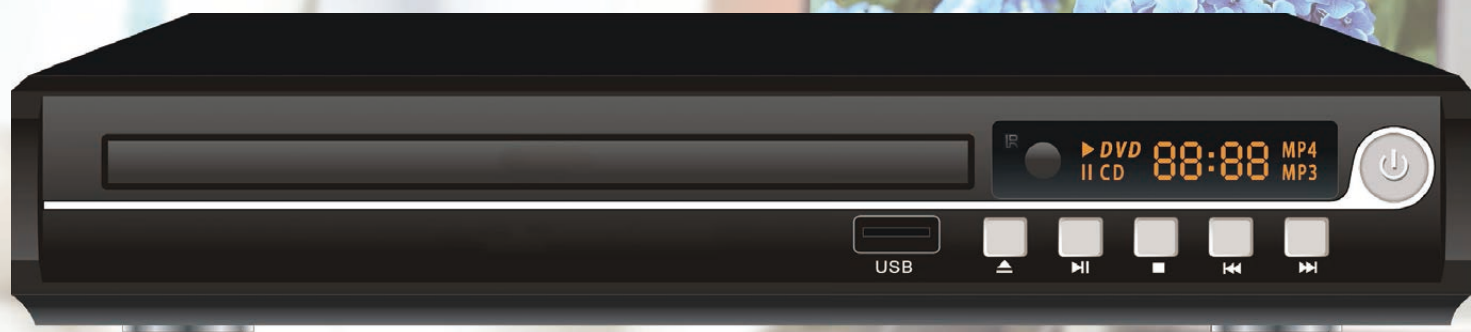

HIRO/Tec

DVD/CD PLAYER (HDMI端子付)

angle Select

DVD/CDディスク プレーヤー

テレビ番組を録画したディスクもOK!

*CPRMディスク/VRモード録画対応

レジューム機能搭載(続きから再生)

*前回停止箇所から視聴できます

外部メモリー保存データ再生機能 (※1)(※2)

*外部メモリーに保存した動画や音楽も視聴できます!